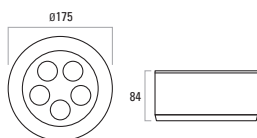

#### PHOTOMETRY *PHOTOMETRIE*

m	Øm	lx E(0°)
2.0	0.49	1250
4.0	0.98	313
6.0	1.46	139
8.0	1.95	78
10.0	2.44	50
12.0	2.92	35

Distance (m), Cone diameter (Øm), Illuminance (lx)

CODE	COLOR TEMP.	COLOR BODY	OUTPUT LUMENS	POWER CONSUMPTION	POWER SUPPLY	IP	WEIGHT
EXT06014	6900K	BLACK	1020	21W	230Vac included	44	2kg
EXT06011	6900K	SILVER GREY	1020	21W	230Vac included	44	2kg