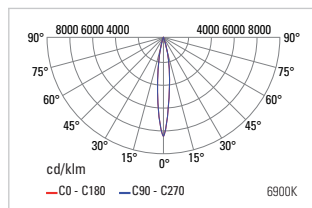

#### PHOTOMETRY *PHOTOMETRIE*

m	Øm	lx E(0°)
2.0	0.49	1250
4.0	0.98	313
6.0	1.46	139
8.0	1.95	78
10.0	2.44	50
12.0	2.92	35

Distance (m), Cone diameter (Øm), Illuminance (lx)

CODE	COLOR TEMP.	COLOR BODY	OUTPUT LUMENS	POWER CONSUMPTION	POWER SUPPLY	IP	WEIGHT
EXT06014	6900K	BLACK	1020	21W	230Vac included	44	2kg
EXT06011	6900K	SILVER GREY	1020	21W	230Vac included	44	2kg