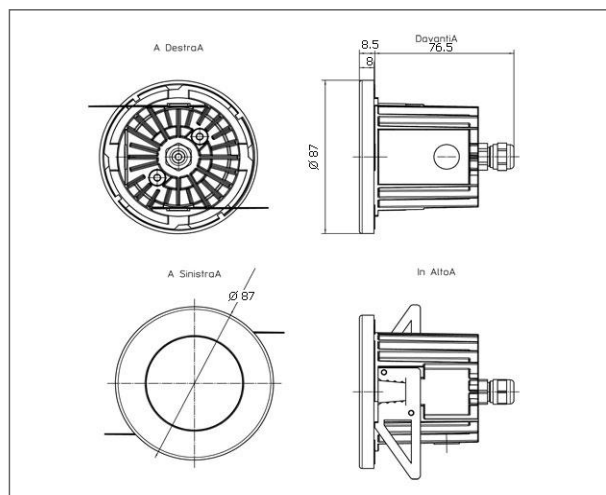

**CIELO C LED**  
COD: E8141C-RGB-30

Use:  
outside, led  
Installation:  
Ceiling recessed  
Recessed hole:  
Recessed hole diam.70 mm. Recessed thickness 1-20 mm.  
Fixing system:  
Steel spring  
Body/structure:  
Die-cast aluminium body and thermoplastic frame/ring  
Coating:  
Epoxy powder coating with special treatment for outdoor use  
Colour:  
Black  
Optic/reflector:  
Metacrylate LED lens  
Equipment:  
Supply cable WRN 2x0,5mmq - L = 250 mm  
Glass/diffuser:  
Clear tempered glass  
Cable gland:  
Nichel plated brass cable gland PG7  
Control gear:  
Not included; to be ordered separately

Current: 350mA - 550mA dc  
Beam angle: Simmetric flood beam 30 Degrees  
Insulation class: Insulation class 3  
Weight: 0,350 kg  
IP rating: 65  
Glow wire: [850 °C]  
Lamp included: Yes  
Kind of led: Power LED  
Lamp wattage: 3.6 W  
Colour temperature: Regolata Red 48.7Lm, Green 90.6Lm, Blue 33Lm.

Review board: 23-05-2012

Lamp: 1 x LED +/- 3.6 W

350mA - 550mA dc

**IP 65**

**CIELO C LED**  
COD: E8141C-RGB-30

148.  
Cassaforma per solette