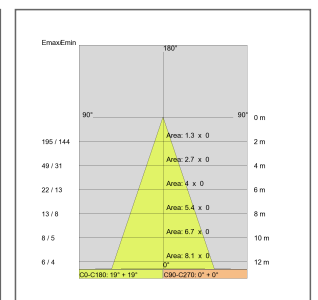

CIELO
COD: E8145

Use:
outside, inside, led
Installation:
Ceiling recessed
Recessed hole:
Recessed hole diam.70 mm. Recessed thickness 1-20 mm.
Fixing system:
Steel spring
Body/structure:
Die-cast aluminium body and thermoplastic frame/ring
Coating:
Epoxy powder coating with special treatment for outdoor use
Colour:
Grey
Equipment:
Supply cable H05RN-F 2x0,75mmq - L = 1 mt.
Glass/diffuser:
Clear tempered glass
Cable gland:
Nichel plated brass cable gland PG7
Control gear:
Not included; to be ordered separately

Voltage: 12Vac
Beam angle: Simmetric flood beam 36 Degrees
Insulation class: Insulation class 3
Weight: 0,350 kg
IP rating: 65
Glow wire: [850 °C]

Review board: 22-05-2012

Lamp: 1 x HRGI- GU5.3

IP 65

CIELO
COD: E8145