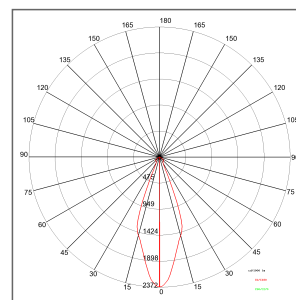

CIELO
COD: E8145

Use:
outside, inside, led
Installation:
Ceiling recessed
Recessed hole:
Recessed hole diam.70 mm. Recessed thickness 1-20 mm.
Fixing system:
Steel spring
Body/structure:
Die-cast aluminium body and thermoplastic frame/ring
Coating:
Epoxy powder coating with special treatment for outdoor use
Colour:
Grey
Equipment:
Supply cable H05RN-F 2x0,75mmq - L = 1 mt.
Glass/diffuser:
Clear tempered glass
Cable gland:
Nichel plated brass cable gland PG7
Control gear:
Not included; to be ordered separately

Voltage: 12Vac
Beam angle: Simmetric flood beam 36 Degrees
Insulation class: Insulation class 3
Weight: 0,350 kg
IP rating: 65
Glow wire: [850 °C]

Review board: 22-05-2012

Lamp: 1 x HRGI- GU5.3

IP 65

CIELO
COD: E8145