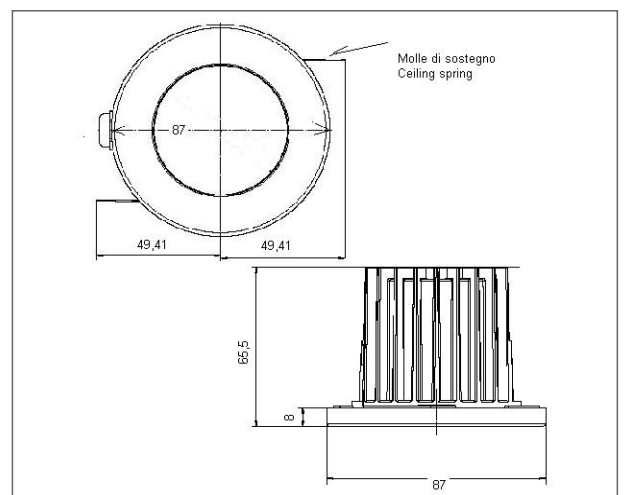

CIELO
COD: E8145

Use:
outside, inside, led
Installation:
Ceiling recessed
Recessed hole:
Recessed hole diam.70 mm. Recessed thickness 1-20 mm.
Fixing system:
Steel spring
Body/structure:
Die-cast aluminium body and thermoplastic frame/ring
Coating:
Epoxy powder coating with special treatment for outdoor use
Colour:
Grey
Equipment:
Supply cable H05RN-F 2x0,75mmq - L = 1 mt.
Glass/diffuser:
Clear tempered glass
Cable gland:
Nichel plated brass cable gland PG7
Control gear:
Not included; to be ordered separately

Voltage: 12Vac
Beam angle: Simmetric flood beam 36 Degrees
Insulation class: Insulation class 3
Weight: 0,350 kg
IP rating: 65
Glow wire: [850 °C]

Review board: 22-05-2012

Lamp: 1 x HRGI- GU5.3

IP 65

CIELO
COD: E8145