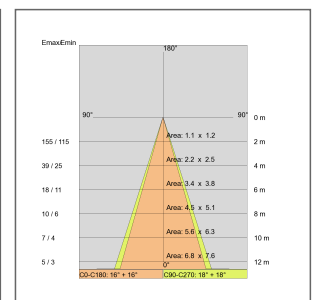

CUBIK monoemissione
COD: 57171-LBC-45

Use:
inside, led
Installation:
Wall mounted
Body/structure:
Die-cast aluminium body
Coating:
Epoxy powder coating for inside use
Colour:
White
Optic/reflector:
Metacrylate LED lens
Equipment:
Anchorage plate for wall fixing
Glass/diffuser:
Clear glass
Control gear:
Integrated LED diodes ballast, stabilized output current 350mA dc

Voltage: 220-240V 50/60Hz
Beam angle: Simmetric flood beam 45 Degrees
Insulation class: Insulation class 2
Weight: 0,500 kg
IP rating: 20
Glow wire: [850 °C]
Lamp included: Yes
Kind of led: Power LED
Lamp wattage: 3 W
Lamp luminous flux: 240 lm
Colour temperature: 3000K
CRI: 80

Review board: 05-12-2011