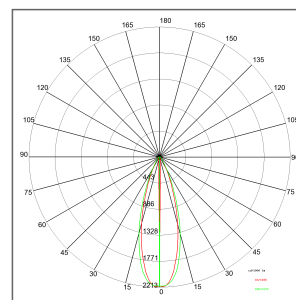

CUBIK monoemissione
COD: 57171-LBC-45

Use:
inside, led
Installation:
Wall mounted
Body/structure:
Die-cast aluminium body
Coating:
Epoxy powder coating for inside use
Colour:
White
Optic/reflector:
Metacrylate LED lens
Equipment:
Anchorage plate for wall fixing
Glass/diffuser:
Clear glass
Control gear:
Integrated LED diodes ballast, stabilized output current 350mA dc

Voltage: 220-240V 50/60Hz
Beam angle: Simmetric flood beam 45 Degrees
Insulation class: Insulation class 2
Weight: 0,500 kg
IP rating: 20
Glow wire: [850 °C]
Lamp included: Yes
Kind of led: Power LED
Lamp wattage: 3 W
Lamp luminous flux: 240 lm
Colour temperature: 3000K
CRI: 80

Review board: 05-12-2011