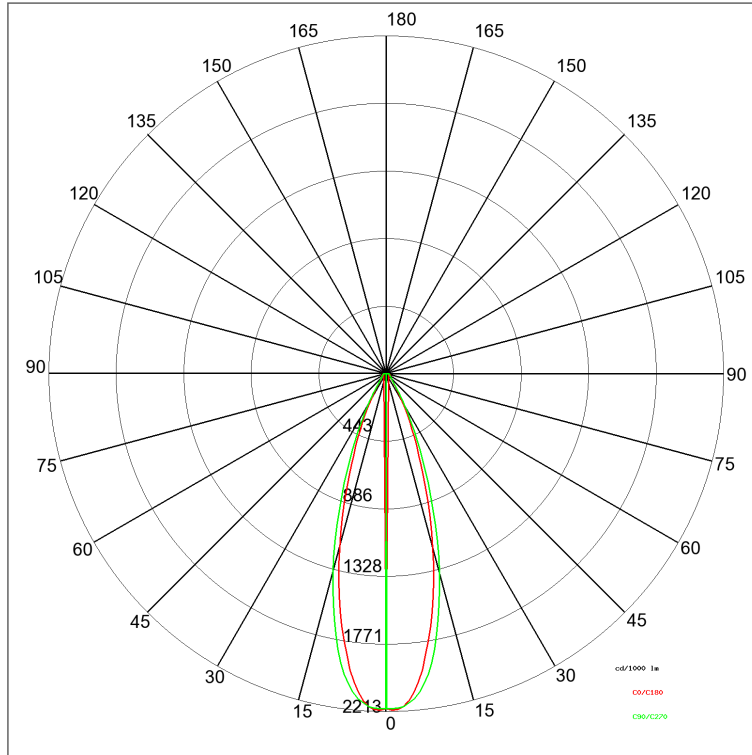

CUBIK monoemissione

COD: 57171-LBC-45