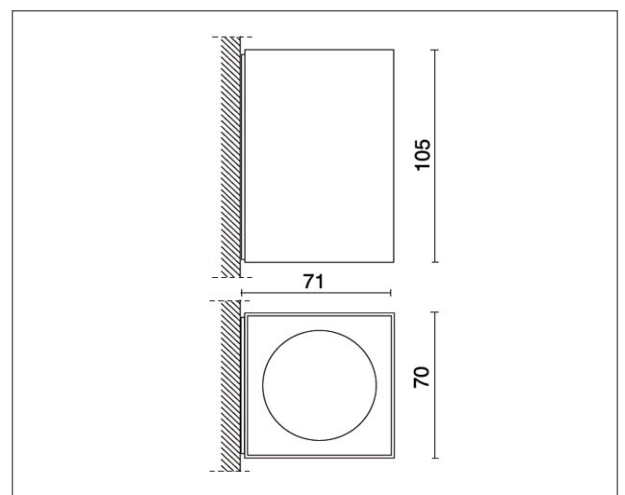

Lamp: 1 x LED +/- 3 W 240 lm

IP 20