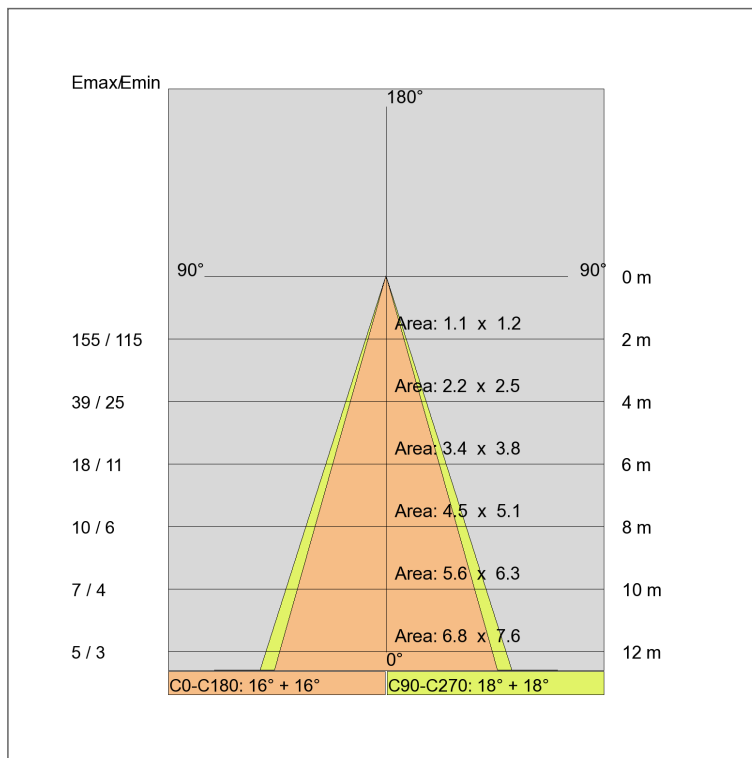

Voltage: 220-240V 50/60Hz
Beam angle: Simmetric flood beam 45 Degrees
Insulation class: Insulation class 2
Weight: 0,500 kg
IP rating: 20
Glow wire: [850 °C]
Lamp included: Yes
Kind of led: Power LED
Lamp wattage: 3 W
Lamp luminous flux: 240 lm
Colour temperature: 3000K
CRI: 80

Review board: 05-12-2011

Lamp: 1 x LED +/- 3 W 240 lm

IP 20

CUBIK monoemissione

COD: 57171-LBC-45

CUBIK monoemissione
COD: 57171-LBC-45