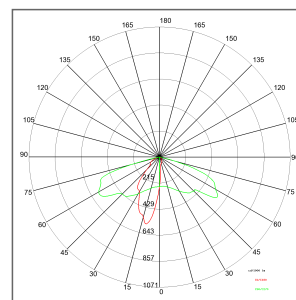

ELLE XL LED
COD: E4101-LBN

Use:
outside, led
Installation:
Free standing
Body/structure:
Die-cast aluminium body
Coating:
Epoxy powder coating with special treatment for outdoor use
Colour:
Grey
Optic/reflector:
Metacrylate LED lens
Equipment:
Silicon rubber gaskets
Glass/diffuser:
Clear serigraphed tempered glass
Cable gland:
Silicon rubber cable gland PG11
Control gear:
Integrated LED diodes ballast, stabilized output current 500mA dc

Voltage: 220-240V 50/60Hz
Beam angle: Asymmetric 40 Degrees
Insulation class: Insulation class 1
Weight: 30 kg
IP rating: 65
Glow wire: [850 °C]
Lamp included: Yes
Kind of led: Power LED
Lamp wattage: 48 W
Lamp luminous flux: 3400 lm
Colour temperature: 4000K
CRI: 80

Notes:
pole to ground

Review board: 18-11-2013