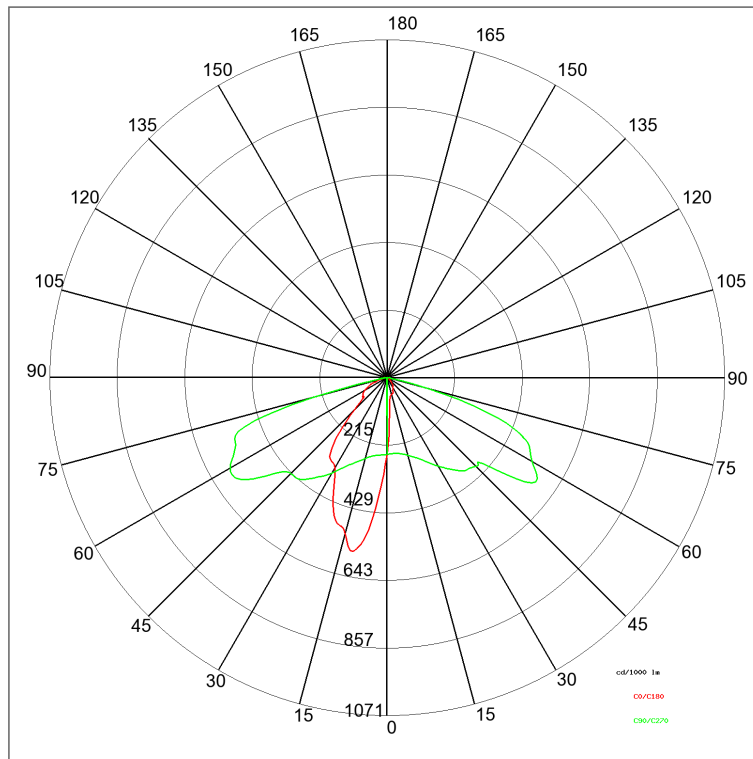

Voltage: 220-240V 50/60Hz
Beam angle: Asymmetric 40 Degrees
Insulation class: Insulation class 1
Weight: 30 kg
IP rating: 65
Glow wire: [850 °C]
Lamp included: Yes
Kind of led: Power LED
Lamp wattage: 48 W
Lamp luminous flux: 3400 lm
Colour temperature: 4000K
CRI: 80

Notes:
pole to ground

Review board: 18-11-2013

Lamp: 1 x LED +/- 48 W 3400 lm

IP 65

ELLE XL LED
COD: E4101-LBN

ELLE XL LED
COD: E4101-LBN