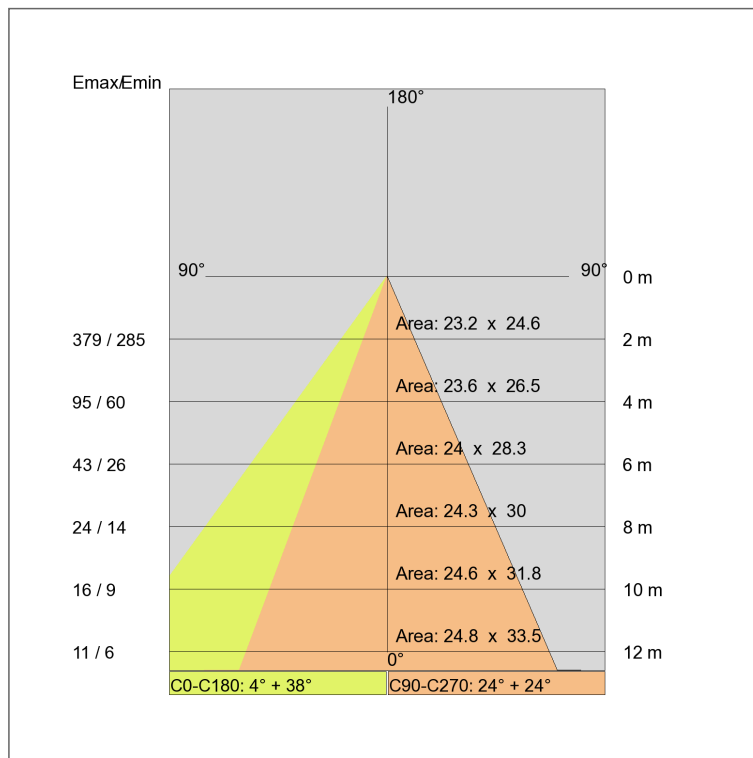

Voltage: 220-240V 50/60Hz
Beam angle: Asymmetric 40 Degrees
Insulation class: Insulation class 1
Weight: 30 kg
IP rating: 65
Glow wire: [850 °C]
Lamp included: Yes
Kind of led: Power LED
Lamp wattage: 48 W
Lamp luminous flux: 3400 lm
Colour temperature: 4000K
CRI: 80

Notes:
pole to ground

Review board: 18-11-2013

Lamp: 1 x LED +/- 48 W 3400 lm

IP 65

ELLE XL LED
COD: E4101-LBN

ELLE XL LED
COD: E4101-LBN