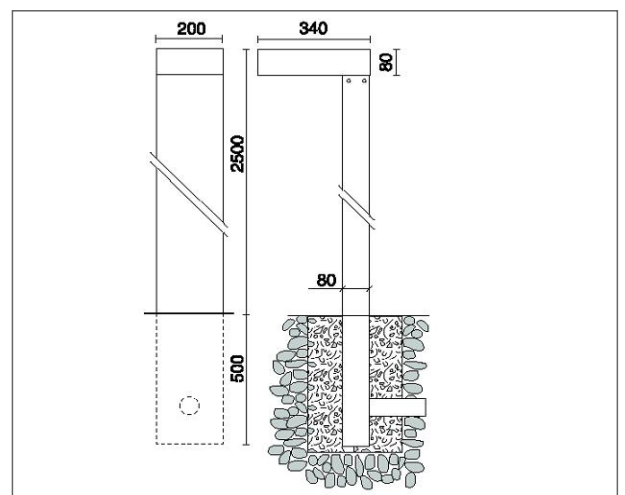

Voltage: 220-240V 50/60Hz
Beam angle: Asymmetric 40 Degrees
Insulation class: Insulation class 1
Weight: 30 kg
IP rating: 65
Glow wire: [850 °C]
Lamp included: Yes
Kind of led: Power LED
Lamp wattage: 48 W
Lamp luminous flux: 3400 lm
Colour temperature: 4000K
CRI: 80

Notes:
pole to ground

Review board: 18-11-2013

Lamp: 1 x LED +/- 48 W 3400 lm

IP 65

ELLE XL LED
COD: E4101-LBN

ELLE XL LED
COD: E4101-LBN