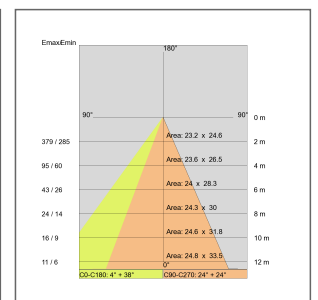

ELLE XL LED
COD: E4101-LBN

Use:
outside, led
Installation:
Free standing
Body/structure:
Die-cast aluminium body
Coating:
Epoxy powder coating with special treatment for outdoor use
Colour:
Grey
Optic/reflector:
Metacrylate LED lens
Equipment:
Silicon rubber gaskets
Glass/diffuser:
Clear serigraphed tempered glass
Cable gland:
Silicon rubber cable gland PG11
Control gear:
Integrated LED diodes ballast, stabilized output current 500mA dc

Voltage: 220-240V 50/60Hz
Beam angle: Asymmetric 40 Degrees
Insulation class: Insulation class 1
Weight: 30 kg
IP rating: 65
Glow wire: [850 °C]
Lamp included: Yes
Kind of led: Power LED
Lamp wattage: 48 W
Lamp luminous flux: 3400 lm
Colour temperature: 4000K
CRI: 80

Notes:
pole to ground

Review board: 18-11-2013