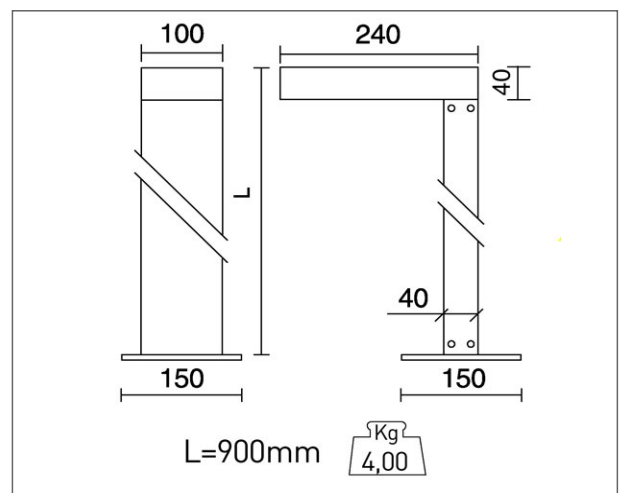

Control gear:
Integrated LED diodes ballast, stabilized output current 350mA dc

Voltage:	220-240V 50/60Hz
Beam angle:	Simmetric flood beam 30 Degrees
Insulation class:	Insulation class 1
Weight:	4 kg
IP rating:	65
Glow wire:	[850 °C]
Lamp included:	Yes
Kind of led:	Power LED
Lamp wattage:	14 W
Lamp luminous flux:	1300 lm
Colour temperature:	3000K
CRI:	80

Notes:
H = 900 mm

Review board: 15-11-2013

Lamp: 1 x LED +/- 14 W 1300 lm

IP 65 **A+**

ELLE XS LED
COD: E4074-LBC

ELLE XS LED
COD: E4074-LBC

ELLE XS LED
COD: E4074-LBC