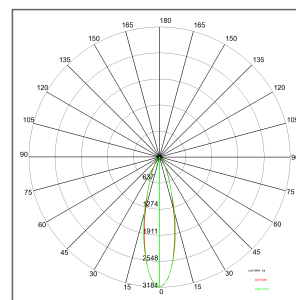

Control gear:
Integrated LED diodes ballast, stabilized output current 350mA dc

Voltage:	220-240V 50/60Hz
Beam angle:	Simmetric flood beam 30 Degrees
Insulation class:	Insulation class 1
Weight:	4 kg
IP rating:	65
Glow wire:	[850 °C]
Lamp included:	Yes
Kind of led:	Power LED
Lamp wattage:	14 W
Lamp luminous flux:	1300 lm
Colour temperature:	3000K
CRI:	80

Notes:
H = 900 mm

Review board: 15-11-2013

Lamp: 1 x LED +/- 14 W 1300 lm

IP 65 **A+**

ELLE XS LED
COD: E4074-LBC

ELLE XS LED
COD: E4074-LBC

ELLE XS LED
COD: E4074-LBC