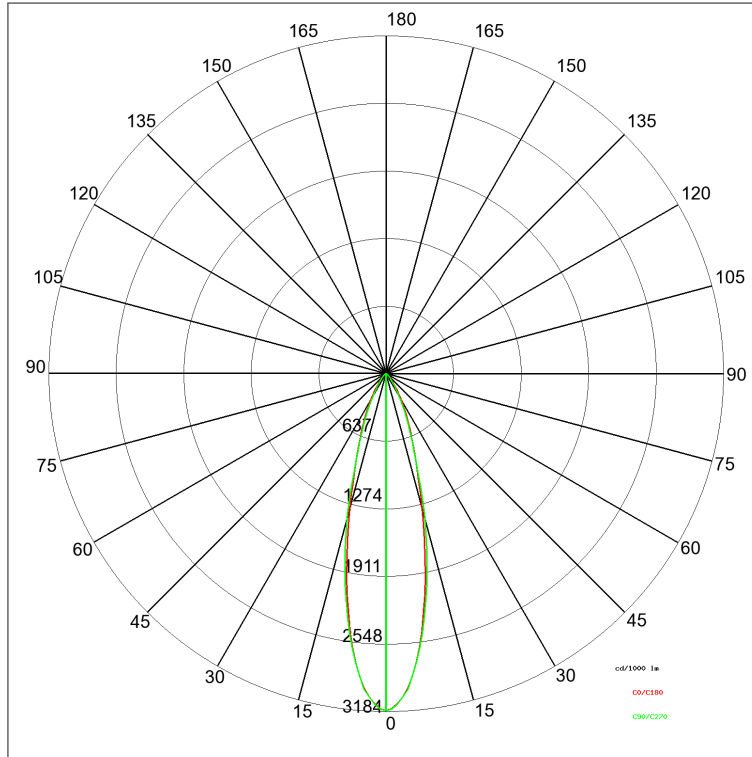

Control gear:
Integrated LED diodes ballast, stabilized output current 350mA dc

Voltage:	220-240V 50/60Hz
Beam angle:	Simmetric flood beam 30 Degrees
Insulation class:	Insulation class 1
Weight:	4 kg
IP rating:	65
Glow wire:	[850 °C]
Lamp included:	Yes
Kind of led:	Power LED
Lamp wattage:	14 W
Lamp luminous flux:	1300 lm
Colour temperature:	3000K
CRI:	80

Notes:
H = 900 mm

Review board: 15-11-2013

Lamp: 1 x LED +/- 14 W 1300 lm

IP 65 **A+**

ELLE XS LED
COD: E4074-LBC

ELLE XS LED
COD: E4074-LBC

ELLE XS LED
COD: E4074-LBC