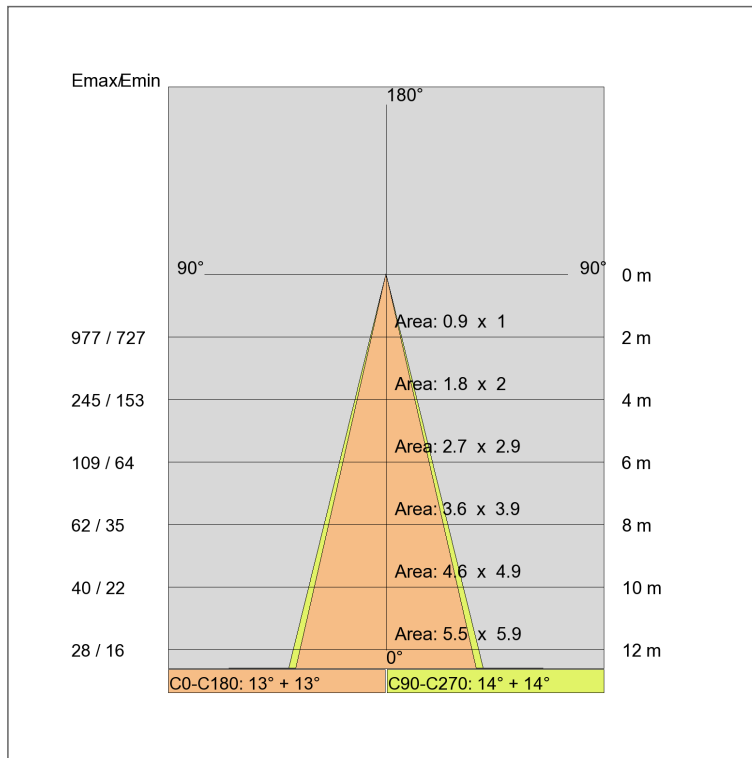

Control gear:
Integrated LED diodes ballast, stabilized output current 350mA dc

Voltage:	220-240V 50/60Hz
Beam angle:	Simmetric flood beam 30 Degrees
Insulation class:	Insulation class 1
Weight:	4 kg
IP rating:	65
Glow wire:	[850 °C]
Lamp included:	Yes
Kind of led:	Power LED
Lamp wattage:	14 W
Lamp luminous flux:	1300 lm
Colour temperature:	3000K
CRI:	80

Notes:
H = 900 mm

Review board: 15-11-2013

Lamp: 1 x LED +/- 14 W 1300 lm

IP 65 **A+**

ELLE XS LED
COD: E4074-LBC

ELLE XS LED
COD: E4074-LBC

ELLE XS LED
COD: E4074-LBC