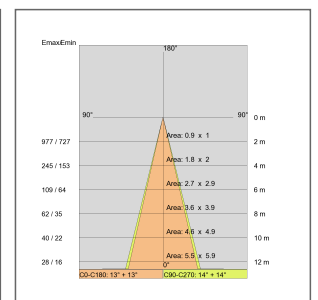

Control gear:
Integrated LED diodes ballast, stabilized output current 350mA dc

Voltage:	220-240V 50/60Hz
Beam angle:	Simmetric flood beam 30 Degrees
Insulation class:	Insulation class 1
Weight:	4 kg
IP rating:	65
Glow wire:	[850 °C]
Lamp included:	Yes
Kind of led:	Power LED
Lamp wattage:	14 W
Lamp luminous flux:	1300 lm
Colour temperature:	3000K
CRI:	80

Notes:
H = 900 mm

Review board: 15-11-2013

Lamp: 1 x LED +/- 14 W 1300 lm

IP 65 **A+**

ELLE XS LED
COD: E4074-LBC

ELLE XS LED
COD: E4074-LBC

ELLE XS LED
COD: E4074-LBC