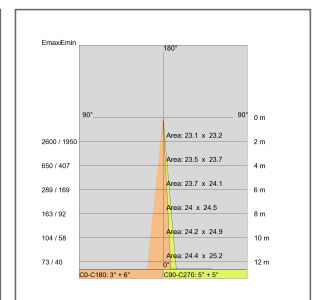

NEW ACTIVA LED
COD: E9020-LBI

Use:
outside, led
Installation:
Wall mounted
Fixing system:
Adjustable wall fixing bracket
Body/structure:
Die-cast aluminium body
Coating:
Anodized
Colour:
Satined aluminium
Optic/reflector:
Metacrylate LED lens
Equipment:
Supply cable L = 2 mt.
Glass/diffuser:
Clear serigraphed tempered glass
Cable gland:
Silicon rubber cable gland PG11
Control gear:
Integrated LED ballast 24Vdc output

Voltage: 220-240V 50/60Hz
Beam angle: Symmetric narrow beam 10 Degrees
High power factor: Yes
Insulation class: Insulation class 2
Weight: 2,700 kg
IP rating: 65
Glow wire: [850 °C]
Lamp included: Yes
Kind of led: Power LED
Lamp wattage: 28 W
Lamp luminous flux: 2400 lm
Colour temperature: 6000K
CRI: 80

Notes:
L dimension = 606 mm; Module 24 Poweredled; 30° beam angle on request

Review board: 24-02-2014

Lamp: 1 x LED +/- 28 W 2400 lm

IP 65

NEW ACTIVA LED

COD: E9020-LBI

NEW ACTIVA LED
COD: E9020-LBI