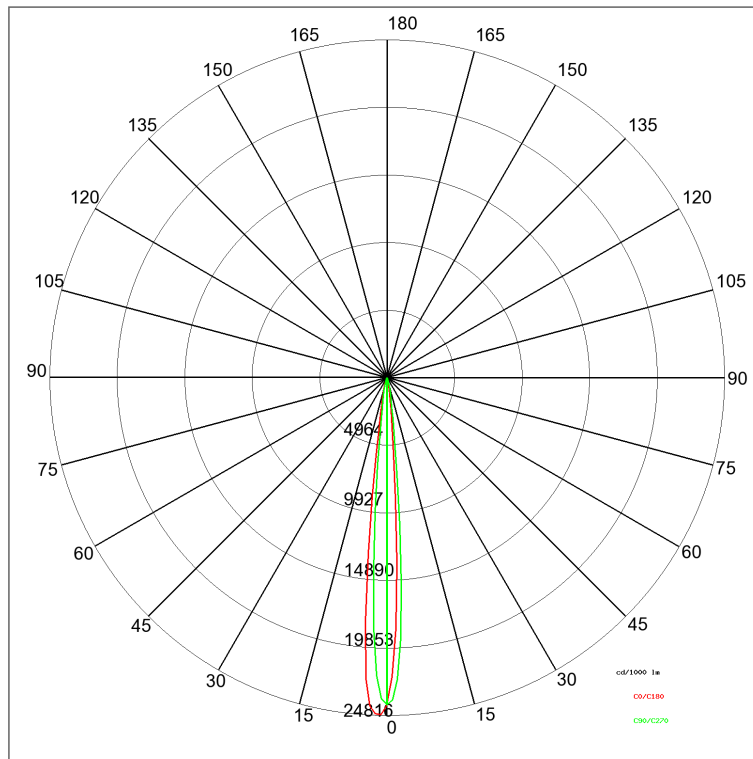

NEW ACTIVA LED
COD: E9020-LBI

Use:
outside, led
Installation:
Wall mounted
Fixing system:
Adjustable wall fixing bracket
Body/structure:
Die-cast aluminium body
Coating:
Anodized
Colour:
Satined aluminium
Optic/reflector:
Metacrylate LED lens
Equipment:
Supply cable L = 2 mt.
Glass/diffuser:
Clear serigraphed tempered glass
Cable gland:
Silicon rubber cable gland PG11
Control gear:
Integrated LED ballast 24Vdc output

Voltage: 220-240V 50/60Hz
Beam angle: Symmetric narrow beam 10 Degrees
High power factor: Yes
Insulation class: Insulation class 2
Weight: 2,700 kg
IP rating: 65
Glow wire: [850 °C]
Lamp included: Yes
Kind of led: Power LED
Lamp wattage: 28 W
Lamp luminous flux: 2400 lm
Colour temperature: 6000K
CRI: 80

Notes:
L dimension = 606 mm; Module 24 Poweredled; 30° beam angle on request

Review board: 24-02-2014

Lamp: 1 x LED +/- 28 W 2400 lm

IP 65

NEW ACTIVA LED

COD: E9020-LBI

NEW ACTIVA LED
COD: E9020-LBI