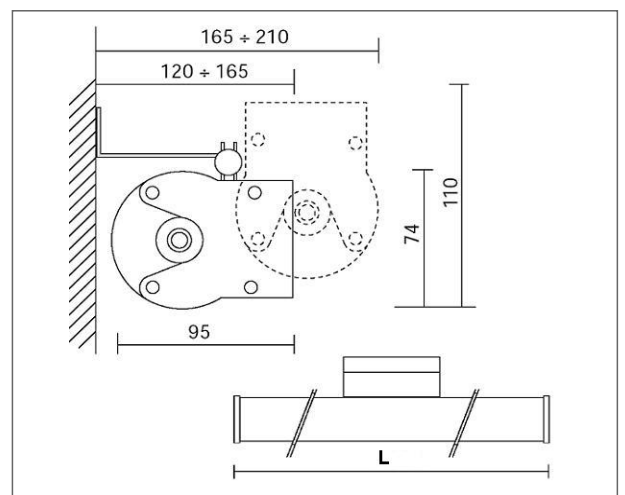

NEW ACTIVA LED
COD: E9020-LBI

Use:
outside, led
Installation:
Wall mounted
Fixing system:
Adjustable wall fixing bracket
Body/structure:
Die-cast aluminium body
Coating:
Anodized
Colour:
Satined aluminium
Optic/reflector:
Metacrylate LED lens
Equipment:
Supply cable L = 2 mt.
Glass/diffuser:
Clear serigraphed tempered glass
Cable gland:
Silicon rubber cable gland PG11
Control gear:
Integrated LED ballast 24Vdc output

Voltage: 220-240V 50/60Hz
Beam angle: Symmetric narrow beam 10 Degrees
High power factor: Yes
Insulation class: Insulation class 2
Weight: 2,700 kg
IP rating: 65
Glow wire: [850 °C]
Lamp included: Yes
Kind of led: Power LED
Lamp wattage: 28 W
Lamp luminous flux: 2400 lm
Colour temperature: 6000K
CRI: 80

Notes:
L dimension = 606 mm; Module 24 Poweredled; 30° beam angle on request

Review board: 24-02-2014

Lamp: 1 x LED +/- 28 W 2400 lm

IP 65

NEW ACTIVA LED

COD: E9020-LBI

NEW ACTIVA LED
COD: E9020-LBI