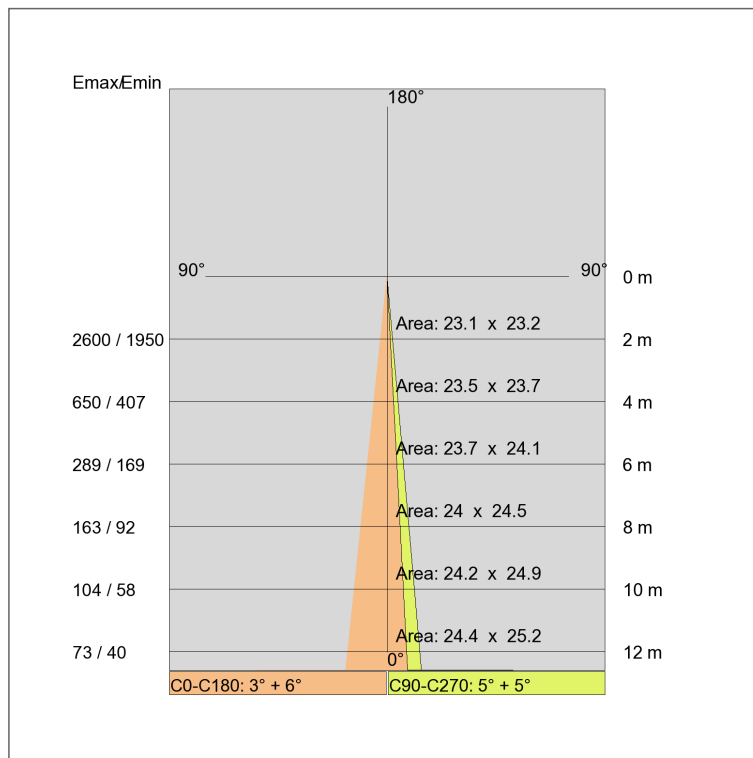

Voltage: 220-240V 50/60Hz
Beam angle: Symmetric narrow beam 10 Degrees
High power factor: Yes
Insulation class: Insulation class 2
Weight: 2,700 kg
IP rating: 65
Glow wire: [850 °C]
Lamp included: Yes
Kind of led: Power LED
Lamp wattage: 28 W
Lamp luminous flux: 2400 lm
Colour temperature: 6000K
CRI: 80

Notes:
L dimension = 606 mm; Module 24 Poweredled; 30° beam angle on request

Review board: 24-02-2014

Lamp: 1 x LED +/- 28 W 2400 lm

IP 65

NEW ACTIVA LED

COD: E9020-LBI

NEW ACTIVA LED
COD: E9020-LBI