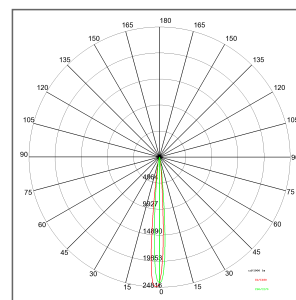

NEW ACTIVA LED
COD: E9020-LBI

Use:
outside, led
Installation:
Wall mounted
Fixing system:
Adjustable wall fixing bracket
Body/structure:
Die-cast aluminium body
Coating:
Anodized
Colour:
Satined aluminium
Optic/reflector:
Metacrylate LED lens
Equipment:
Supply cable L = 2 mt.
Glass/diffuser:
Clear serigraphed tempered glass
Cable gland:
Silicon rubber cable gland PG11
Control gear:
Integrated LED ballast 24Vdc output

Voltage: 220-240V 50/60Hz
Beam angle: Symmetric narrow beam 10 Degrees
High power factor: Yes
Insulation class: Insulation class 2
Weight: 2,700 kg
IP rating: 65
Glow wire: [850 °C]
Lamp included: Yes
Kind of led: Power LED
Lamp wattage: 28 W
Lamp luminous flux: 2400 lm
Colour temperature: 6000K
CRI: 80

Notes:
L dimension = 606 mm; Module 24 Poweredled; 30° beam angle on request

Review board: 24-02-2014

Lamp: 1 x LED +/- 28 W 2400 lm

IP 65

NEW ACTIVA LED

COD: E9020-LBI

NEW ACTIVA LED
COD: E9020-LBI