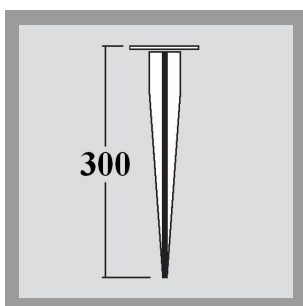

E1030
PICCHETTO