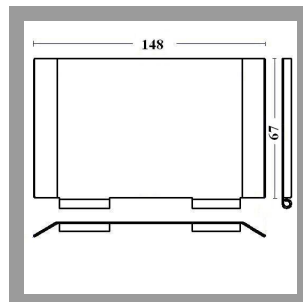

E1025
ALETTA n