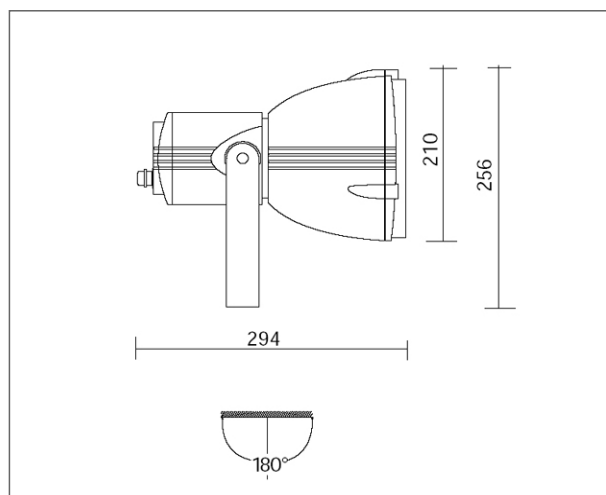

Lamp: 1 x MT G12 35.00 W

220-240V 50/60Hz

IP 66