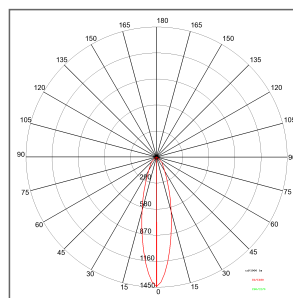

Voltage: 220-240V 50/60Hz

Beam angle: Simmetric flood beam 30 degrees

High power factor: Yes

Insulation class: Insulation class 1

Weight: 3,400 kg

IP grade: 66

Glow wire: [850 °C]

Revisione scheda*: 11-01-2011