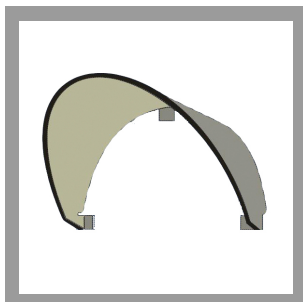

E1030
PICCHETTO

REEF
COD: E1004

E1020
PALPEBRA n