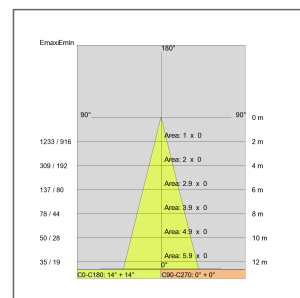

Voltage: 220-240V 50/60Hz

Beam angle: Simmetric flood beam 30 degrees

High power factor: Yes

Insulation class: Insulation class 1

Weight: 3,400 kg

IP grade: 66

Glow wire: [850 °C]

Revisione scheda*: 11-01-2011